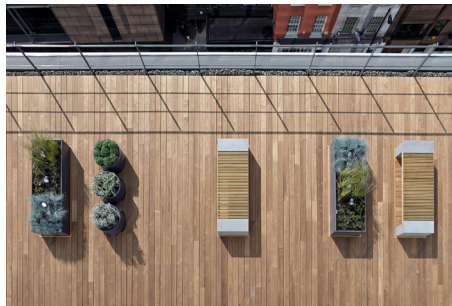

## NOVATHERMOWOOD DECKING DIMENSIONS

	PROFILE / SPECIES	GRADE	THICKNESS (mm)	WIDTH (mm)	LENGTH (mm)
<b>Thermo Decking Collection</b>					
Ash Decking	Standard	Extra	21	90 / 115 / 130 / 150	1500 - 3600
	Standard	Extra	25	90 / 115 / 130 / 150 / 160	1500 - 3600
	Standard	Extra	30	130 / 150 / 160 / 180 / 200	1500 - 3600
	Standard	Extra	42	130 / 150 / 200	1500 - 3600
Iroko Decking	Standard	Extra	20	90 / 120	1200 - 3000
	Standard	Extra	25	90 / 120	1200 - 3000
	Standard	Extra	28	120	1200 - 3000
	Standard	Extra	40	90	1200 - 3000
Pine Decking	Standard	A Grade	26	92 / 138	2400 - 5100
	Standard	A Grade	42	92 / 135	2400 - 5100
<b>Designer Decking Collection</b>					
Curly Decking	Novawood TMT Ash	Extra	25	100	1200 / 1800 / 2100 / 2400
Hexagon Decking	Novawood TMT Ash	Extra	25	75 / 125	1000 / 1200
Luxurious Hardwood Decking	Novawood TMT Ash	Extra	25	40 / 130	1200